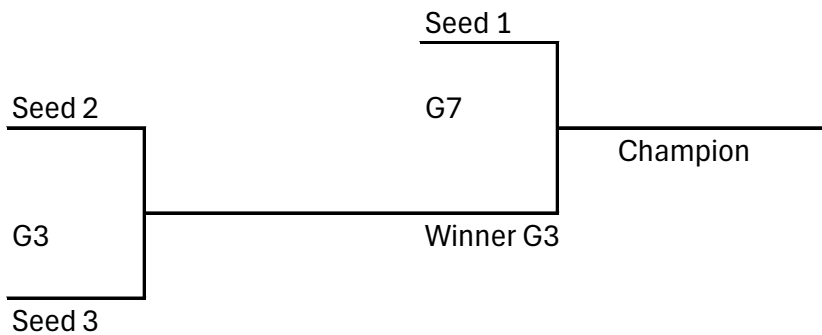

Pool Play - Saturday							
Time	Field 1		Field 3		Field 4		
8:00	5-6		3-4		7-8		
9:30	1-2		9-10		8-11		
11:00	1-3		4-6				
12:30	5-2		10-8		11-7		
2:00	5-3		6-2				
3:30	1-4		9-7		11-10		

Sunday							
Time	Field 1		Field 3		Field 4		
8:30	5-1		6-3		2-4		
10:00	2-3		7-10		9-11		
11:30	5-4		6-1		9-8		

Championship Brackets							
Time	Field 1		Field 4		Field 3		Field 2
1:00	G1		G2		G3		G4
2:30	G5		G6		G7		G8

Championship Brackets

Seniors

CoEd

Pool Play Results

Seniors

Team	W	L	Runs	Seed
1				
2				
3				
4				
5				
6				