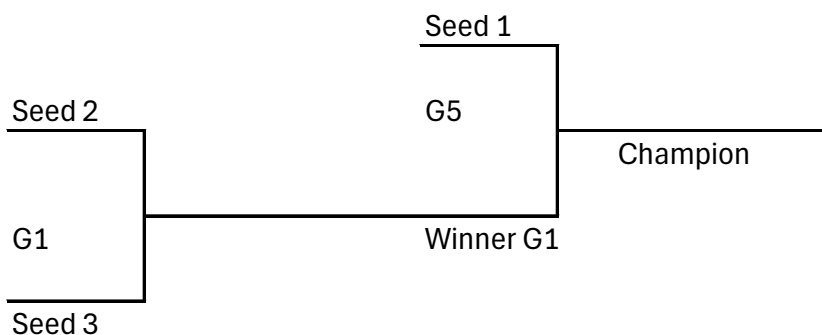

Pool Play Schedule

Seniors

- 1 NW 509
- 2 Grey Sox
- 3 Destructive Marauders
- 4 NW Jesters
- 5 Co-Energy
- 6 Ice Harbor

CoEd

- 7 Pancake Batters
- 8 Chasin 8
- 9 Shit Show
- 10 Weekend Warriors
- 11 Idlers Carpet

Pool Play - Saturday							
Time	Field 1		Field 3		Field 4		
8:00	5-6		3-4		7-8		
9:30	1-2		9-10		8-11		
11:00	1-3		4-6				
12:30	5-2		10-8		11-7		
2:00	5-3		6-2				
3:30	1-4		9-7		11-10		

Sunday							
Time	Field 1		Field 3		Field 4		
8:30	5-1		6-3		2-4		
10:00	2-3		7-10		9-11		
11:30	5-4		6-1		9-8		

Championship Brackets							
Time	Field 1		Field 4		Field 3		Field 2
1:00	G1		G2		G3		G4
2:30	G5		G6		G7		G8

Championship Brackets

Seniors

CoEd

Pool Play Results

Seniors

Team	W	L	Runs	Seed
1				
2				
3				
4				
5				
6				