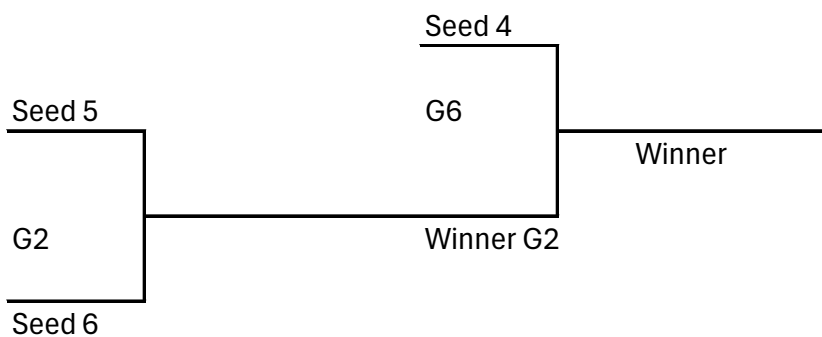

Pool Play Schedule

Seniors

- 1 NW 509
- 2 Grey Sox
- 3 Destructive Marauders
- 4 NW Jesters
- 5 Co-Energy
- 6 Ice Harbor

CoEd

- 7 Pancake Batters
- 8 Chasin 8
- 9 Shit Show
- 10 Weekend Warriors
- 11 Idlers Carpet

Pool Play - Saturday							
Time	Field 1		Field 3		Field 4		
8:00	5-6		3-4		7-8		
9:30	1-2		9-10		8-11		
11:00	1-3		4-6				
12:30	5-2		10-8		11-7		
2:00	5-3		6-2				
3:30	1-4		9-7		11-10		

Sunday							
Time	Field 1		Field 3		Field 4		
8:30	5-1		6-3		2-4		
10:00	2-3		7-10		9-11		
11:30	5-4		6-1		9-8		

Championship Brackets							
Time	Field 1		Field 4		Field 3		Field 2
1:00	G1		G2		G3		G4
2:30	G5		G6		G7		G8

Championship Brackets

Seniors

CoEd

Pool Play Results

Seniors

Team	W	L	Runs	Seed
1				
2				
3				
4				
5				
6				