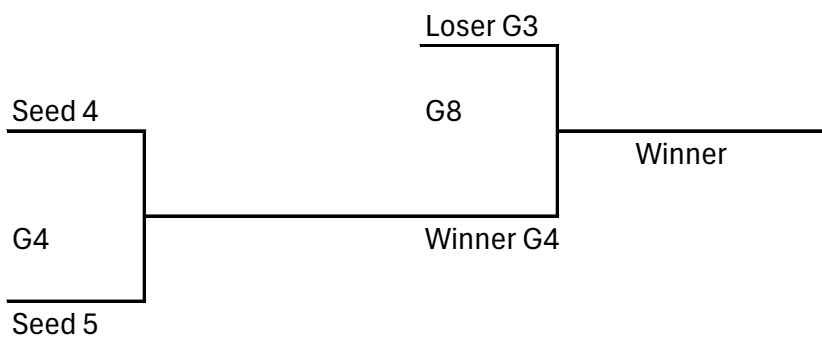

Pool Play - Saturday							
Time	Field 1		Field 3		Field 4		
8:00	5-6		3-4		7-8		
9:30	1-2		9-10		8-11		
11:00	1-3		4-6				
12:30	5-2		10-8		11-7		
2:00	5-3		6-2				
3:30	1-4		9-7		11-10		

Sunday							
Time	Field 1		Field 3		Field 4		
8:30	5-1		6-3		2-4		
10:00	2-3		7-10		9-11		
11:30	5-4		6-1		9-8		

Championship Brackets							
Time	Field 1		Field 4		Field 3		Field 2
1:00	G1		G2		G3		G4
2:30	G5		G6		G7		G8

Championship Brackets

Seniors

CoEd

Pool Play Results

Seniors

Team	W	L	Runs	Seed
1				
2				
3				
4				
5				
6				